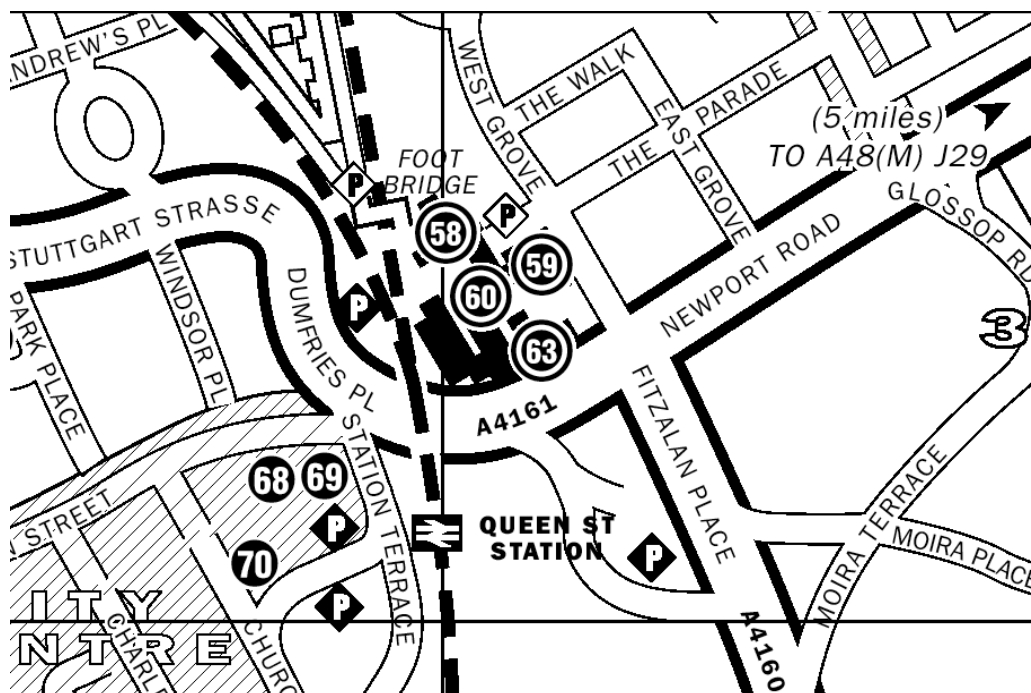

# Directions to Faulkes Telescope Project

*School of Physics and Astronomy*

*Cardiff University*

*Queens Buildings*

*The Parade*

**CARDIFF**

**CF24 3AA**

**United Kingdom**

From the M4, take junction 29 A48M - this leads you into Cardiff, and turn off at the first signed exit for the City Centre, which will also direct to the Docks - this is the top of Newport Road. There is a dedicated lane off the A48M taking you up to the left and then down towards a big roundabout (don't get into the outside lane as it will send you over a flyover and down towards the docks) - turn right at the roundabout and you will be on Newport Road.

You will travel right to the edge of the city centre before you get onto the map - best landmark is probably signs for Cardiff Bay, which send you down Fitzalan Place and towards the car park at Knox Road.